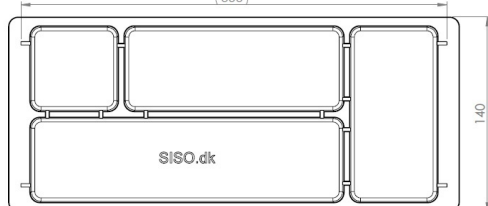

PRODUCT SHEET

Description:

Pencil Tray, Model F-815-D, Black ABS, 324x140x25mm, Inlay 128x292x23mm

Item number:

25.31.070-2

Units	Box	Carton	HS Code	Barcode
Pcs.	1	100	3926300090	 5704866482042

SISO A/S

Mileparken 11
DK-2740 Skovlunde
Denmark
VAT: DK 24786013